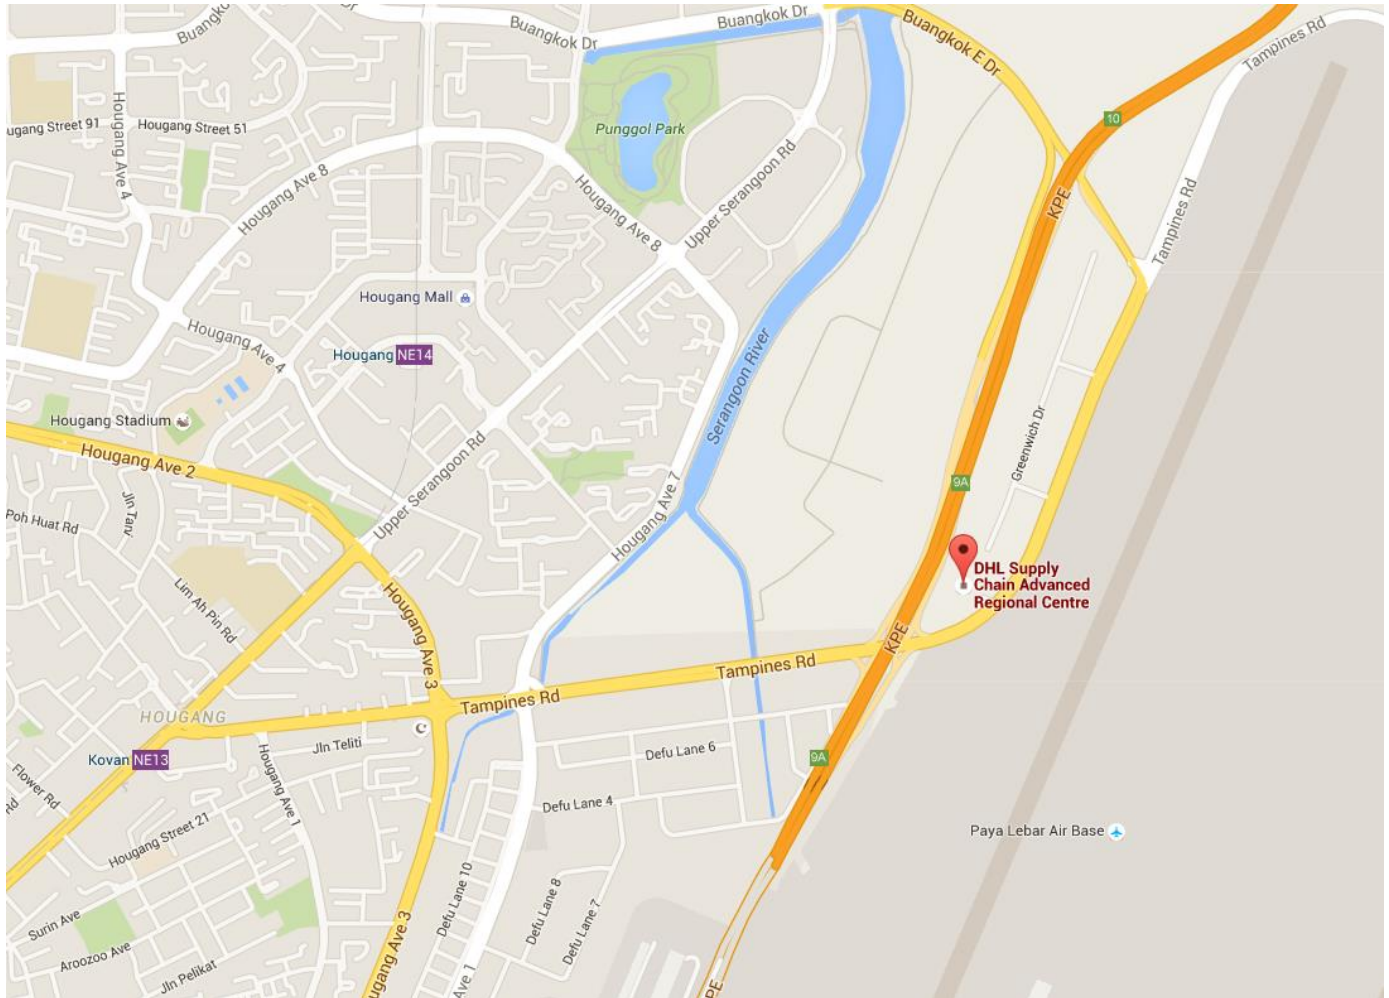

## Address:

DHL Supply Chain Advanced Regional Centre  
Asia Pacific Innovation Center (APIC)  
No. 1 Greenwich Drive  
Singapore 533865

This is the campus for DHL Supply Chain. The Innovation Center is located in the **OFFICE BLOCK** of the campus.

## Navigating inside the campus & Parking

Please see below the Car Route to DHL Asia Pacific Innovation Center (APIC) inside the campus.

*\*Note: It is recommended to share cars or take a taxi as parking is limited and on a first-come-first-served basis. For entry of a chartered bus, please provide us with the bus plate number.*